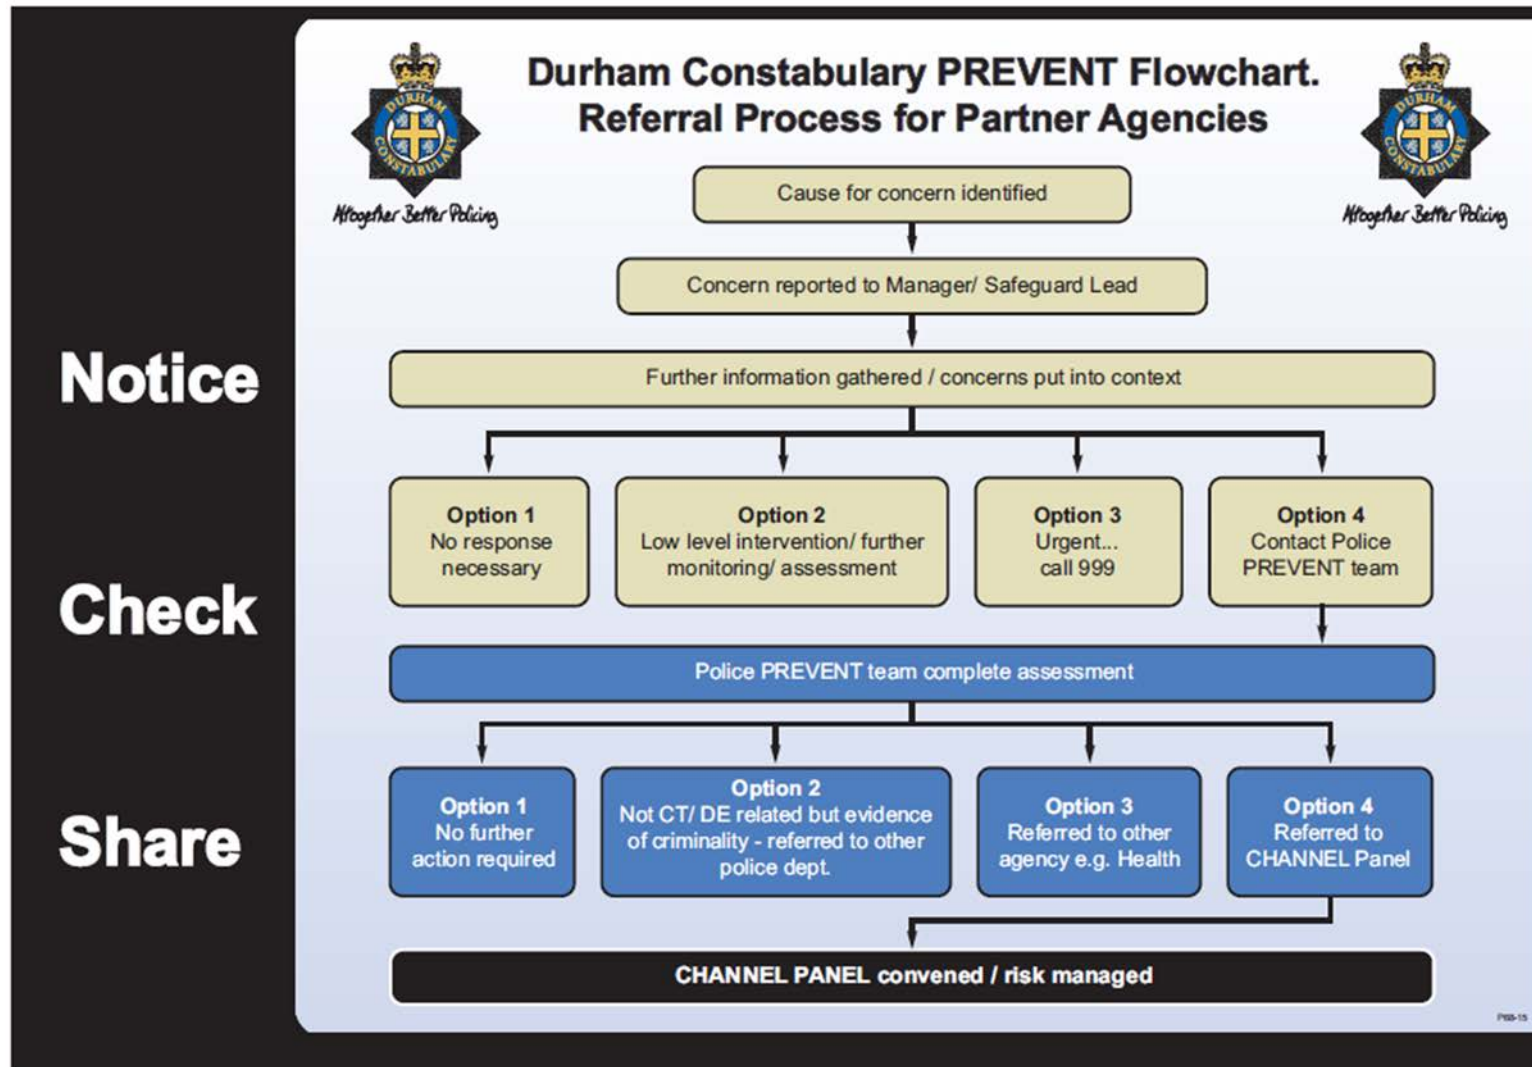

Silver Tree Primary School Referral Process where concerns exist regarding radicalisation of pupil

Information for parents/carers and community. Rememebr that radicalistion is a safeguarding issue and needs to be dealt with in the same way.

School safeguarding leads - Mr Trueman, Mrs Maughan and Mrs Deacon- contact 0191 3730622